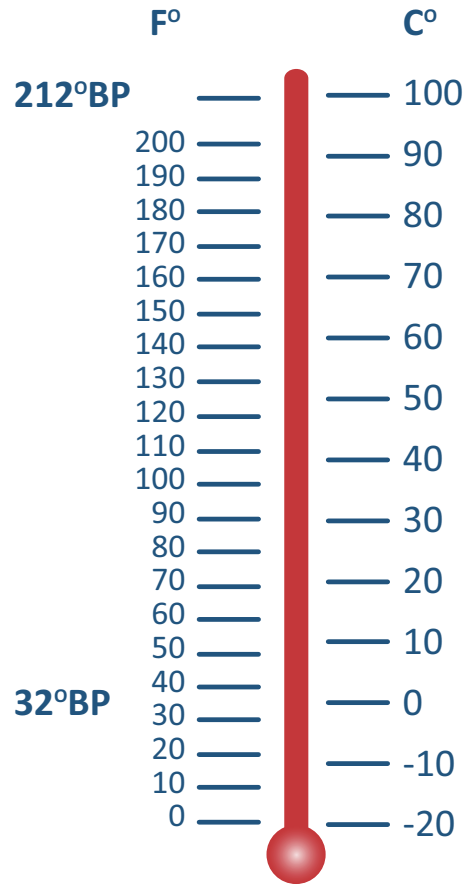

COMMON CONVERSION FACTORS

Column1	TO CONVERT	INTO	MULTIPLY BY
DISTANCE	Inches	Millimetres	25.4
	Millimetres	Inches	0.03937
	Feet	Metres	0.3048
	Metres	Feet	3.2808
	Yards	Metres	0.9144
	Metres	Yards	1.0936
	Miles	Kilometres	1.6093
AREA	Square Inches	Square Millimetres	645.16
	Square Millimetres	Square Inches	0.00155
	Square Yards	Square Metres	0.8361
	Square Metres	Square Yards	1.196
	Cubic Inches	Cubic Centimetres	16.387
WEIGHT	Cubic Centimetres	Cubic Inches	0.06102
	Pounds	Kilogrammes	0.4536
	Kilogrammes	Pounds	2.2046
	Tons (2.240Lb)	Kilogrammes	1,016.05
	Kilogrammes	Tons	0.0009842
VOLUME	Ounces	Grammes	28.3495
	Grammes	Ounces	0.0353
OTHER	Gallons	Litres	4.5461
	Litres	Gallons	0.22
OTHER	Horsepower	Kilowatts	0.7458
	Kilowatts	Horsepower	1.3408

TEMPERATURE CONVERSION CHART

°C	°F	°C2	°F3	°C4	°F5	°C6	°F7
0	32	26	78.8	52	125.6	78	172.4
1	33.8	27	80.6	53	127.4	79	174.2
2	35.6	28	82.4	54	129.2	80	176
3	37.4	29	84.2	55	131	81	177.8
4	39.2	30	86	56	132.8	82	179.6
5	41	31	87.8	57	134.6	83	181.4
6	42.8	32	89.6	58	136.4	84	183.2
7	44.6	33	91.4	59	138.2	85	185
8	46.4	34	93.2	60	140	86	186.8
9	48.2	35	95	61	141.8	87	188.6
10	50	36	96.8	62	143.6	88	190.4
11	51.8	37	98.6	63	145.4	89	192.2
12	53.6	38	100.4	64	147.2	90	194
13	55.4	39	102.2	65	149	91	195.8
14	57.2	40	104	66	150.8	92	197.6
15	59	41	105.8	67	152.6	93	199.4
16	60.8	42	107.6	68	154.4	94	201.2
17	62.6	43	109.4	69	156.2	95	203
18	64.4	44	111.2	70	158	96	204.8
19	66.2	45	113	71	159.8	97	206.6
20	68	46	114.8	72	161.6	98	208.4
21	69.8	47	116.6	73	163.4	99	210.2
22	71.6	48	118.4	74	165.2	100	212
23	73.4	49	120.2	75	167		
24	75.2	50	122	76	168.8		
25	77	51	123.8	77	170.6		