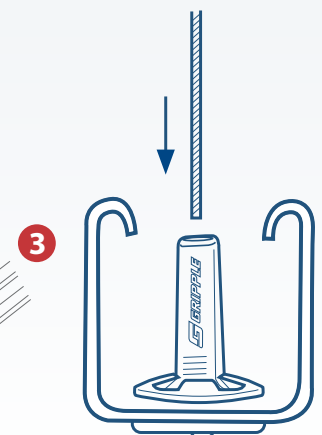

- Ideal for fast suspension of cable containment, air conditioning cassettes, chilled beams, etc.
- Tapered design - accommodates all slots sizes
- Discreet - fits completely inside the channel
- Pre-fits onto channel to ease working at height
- Pin allows rapid adjustment
- Aesthetic design
- Load rated at 45 kg with a 5:1 safety factor
- Available as an accessory for multi-tiered installations
- Supplied as a ready-to-use kit

End fixing choices

Clip information

This clip pre-fits and holds the Trapeze onto the channel. In preparation for working at height, simply clip onto the Trapeze unit.

Installation

R&M

FIXINGS & SUPPORTS LTD

Product codes

End fixing	Size	Length (m)	No.2 (0 - 45 kg)
Loop		1	TZ2-LG-1M
		2	TZ2-LG-2M
		3	TZ2-LG-3M
		4	TZ2-LG-4M
		5	TZ2-LG-5M
		10	TZ2-LG-10M
M6 Stud		1	TZ2-S6G-1M
		2	TZ2-S6G-2M
		3	TZ2-S6G-3M
		4	TZ2-S6G-4M
		5	TZ2-S6G-5M
		10	TZ2-S6G-10M
M8 Stud		1	TZ2-S8G-1M
		2	TZ2-S8G-2M
		3	TZ2-S8G-3M
		4	TZ2-S8G-4M
		5	TZ2-S8G-5M
		10	TZ2-S8G-10M
M10 Stud		1	TZ2-S10G-1M
		2	TZ2-S10G-2M
		3	TZ2-S10G-3M
		4	TZ2-S10G-4M
		5	TZ2-S10G-5M
		10	TZ2-S10G-10M
Toggle		1	TZ2-TG-1M
		2	TZ2-TG-2M
		3	TZ2-TG-3M
		4	TZ2-TG-4M
		5	TZ2-TG-5M
		10	TZ2-TG-10M
Snap hook		1	TZ2-HG-1M
		2	TZ2-HG-2M
		3	TZ2-HG-3M
		4	TZ2-HG-4M
		5	TZ2-HG-5M
		10	TZ2-HG-10M