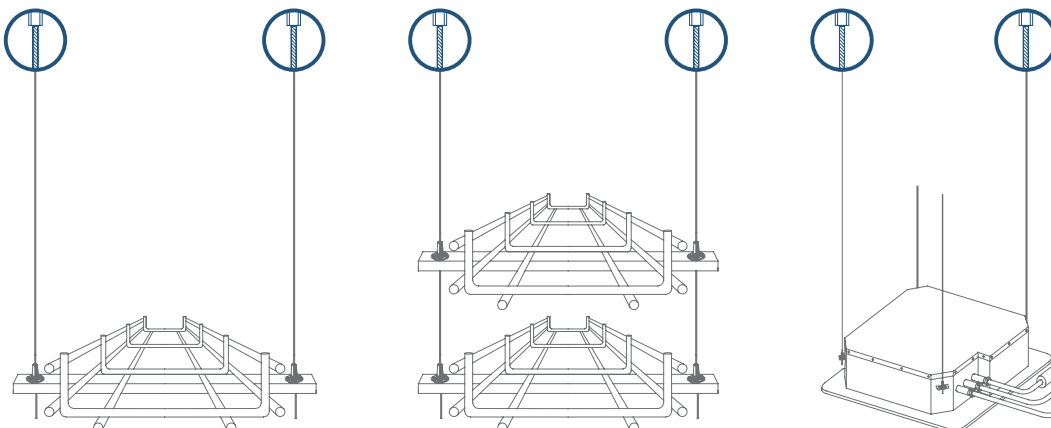

R&M

FIXINGS & SUPPORTS LTD

Gripple Trapeze No.2

For suspending M&E services, HVAC and signage

Purpose-made single channel, ideal for multi-tiered installations. Brand new design to facilitate site installations.

- Ideal for fast suspension of cable containment, air conditioning cassettes, chilled beams, etc.
- Tapered design - accommodates all slots sizes
- Discreet - fits completely inside the channel
- Pre-fits onto channel to ease working at height
- Pin allows rapid adjustment
- Aesthetic design
- Load rated at 45 kg with a 5:1 safety factor
- Available as an accessory for multi-tiered installations
- Supplied as a ready-to-use kit

End fixing choices

Clip information

This clip pre-fits and holds the Trapeze onto the channel. In preparation for working at height, simply clip onto the Trapeze unit.

Installation

R&M

FIXINGS & SUPPORTS LTD